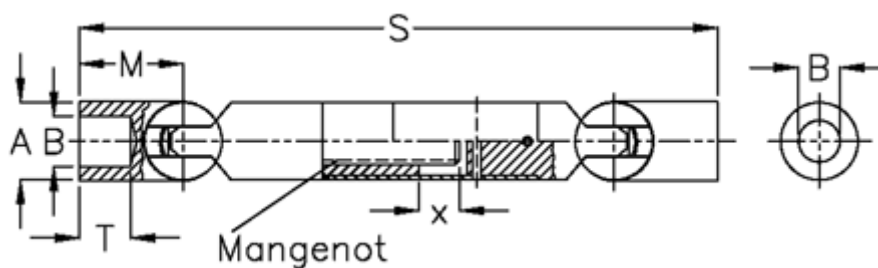

# Data Sheet

Article number: 078281002

Description: Telescopic ball joint 0.828.100.002  
s=220 x=50 bore 14

## Measures

A	= 28
B H7	= 14
Longitudinal ribs	= 6x16x20
M	= 35.0
MD max N m	= 50
s	= 220
T	= 17
x	= 50